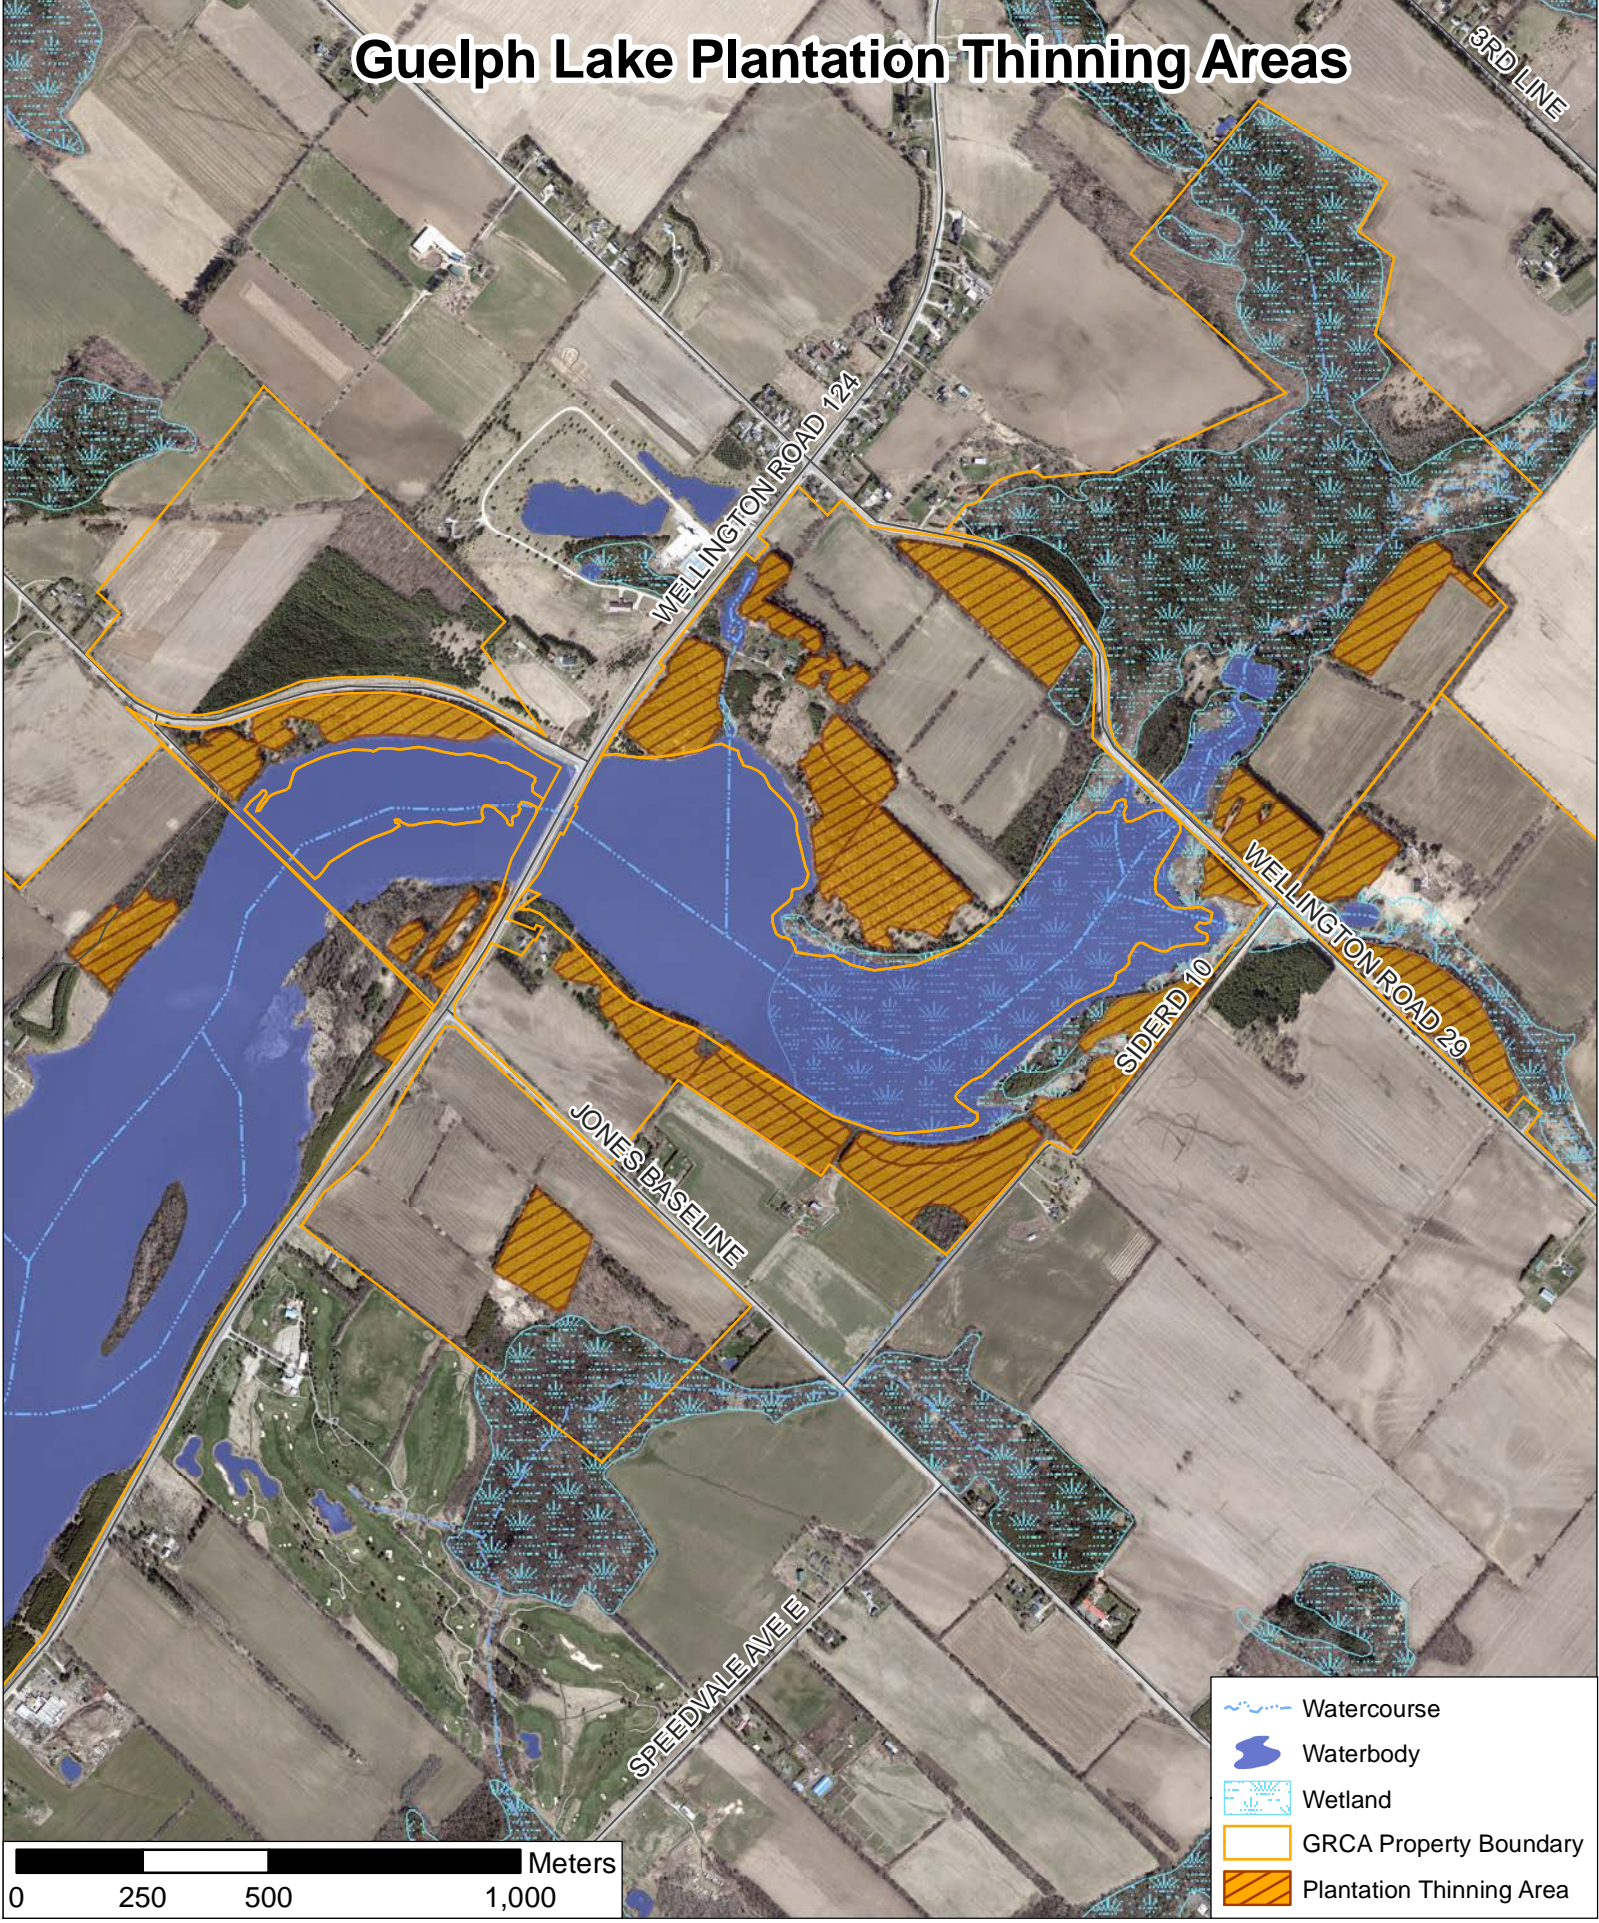

Guelph Lake Plantation Thinning Areas

Grand River Conservation Authority
P.O. Box 729, 400 Clyde Road,
Cambridge, Ontario, N1R 5W6

GRCA Disclaimer Statement:

This map is for information purposes only, and the GRCA takes no responsibility for, nor guarantees, the accuracy of all the information contained within the map.

1:12,000

Guelph Lake Plantation Thinning Areas

- Watercourse
- Waterbody
- Wetland
- GRCA Property Boundary
- Plantation Thinning Area

Grand River Conservation Authority
P.O. Box 729, 400 Clyde Road,
Cambridge, Ontario, N1R 5W6

GRCA Disclaimer Statement:

This map is for information purposes only, and the GRCA takes no responsibility for, nor guarantees, the accuracy of all the information contained within the map.

1:15,000