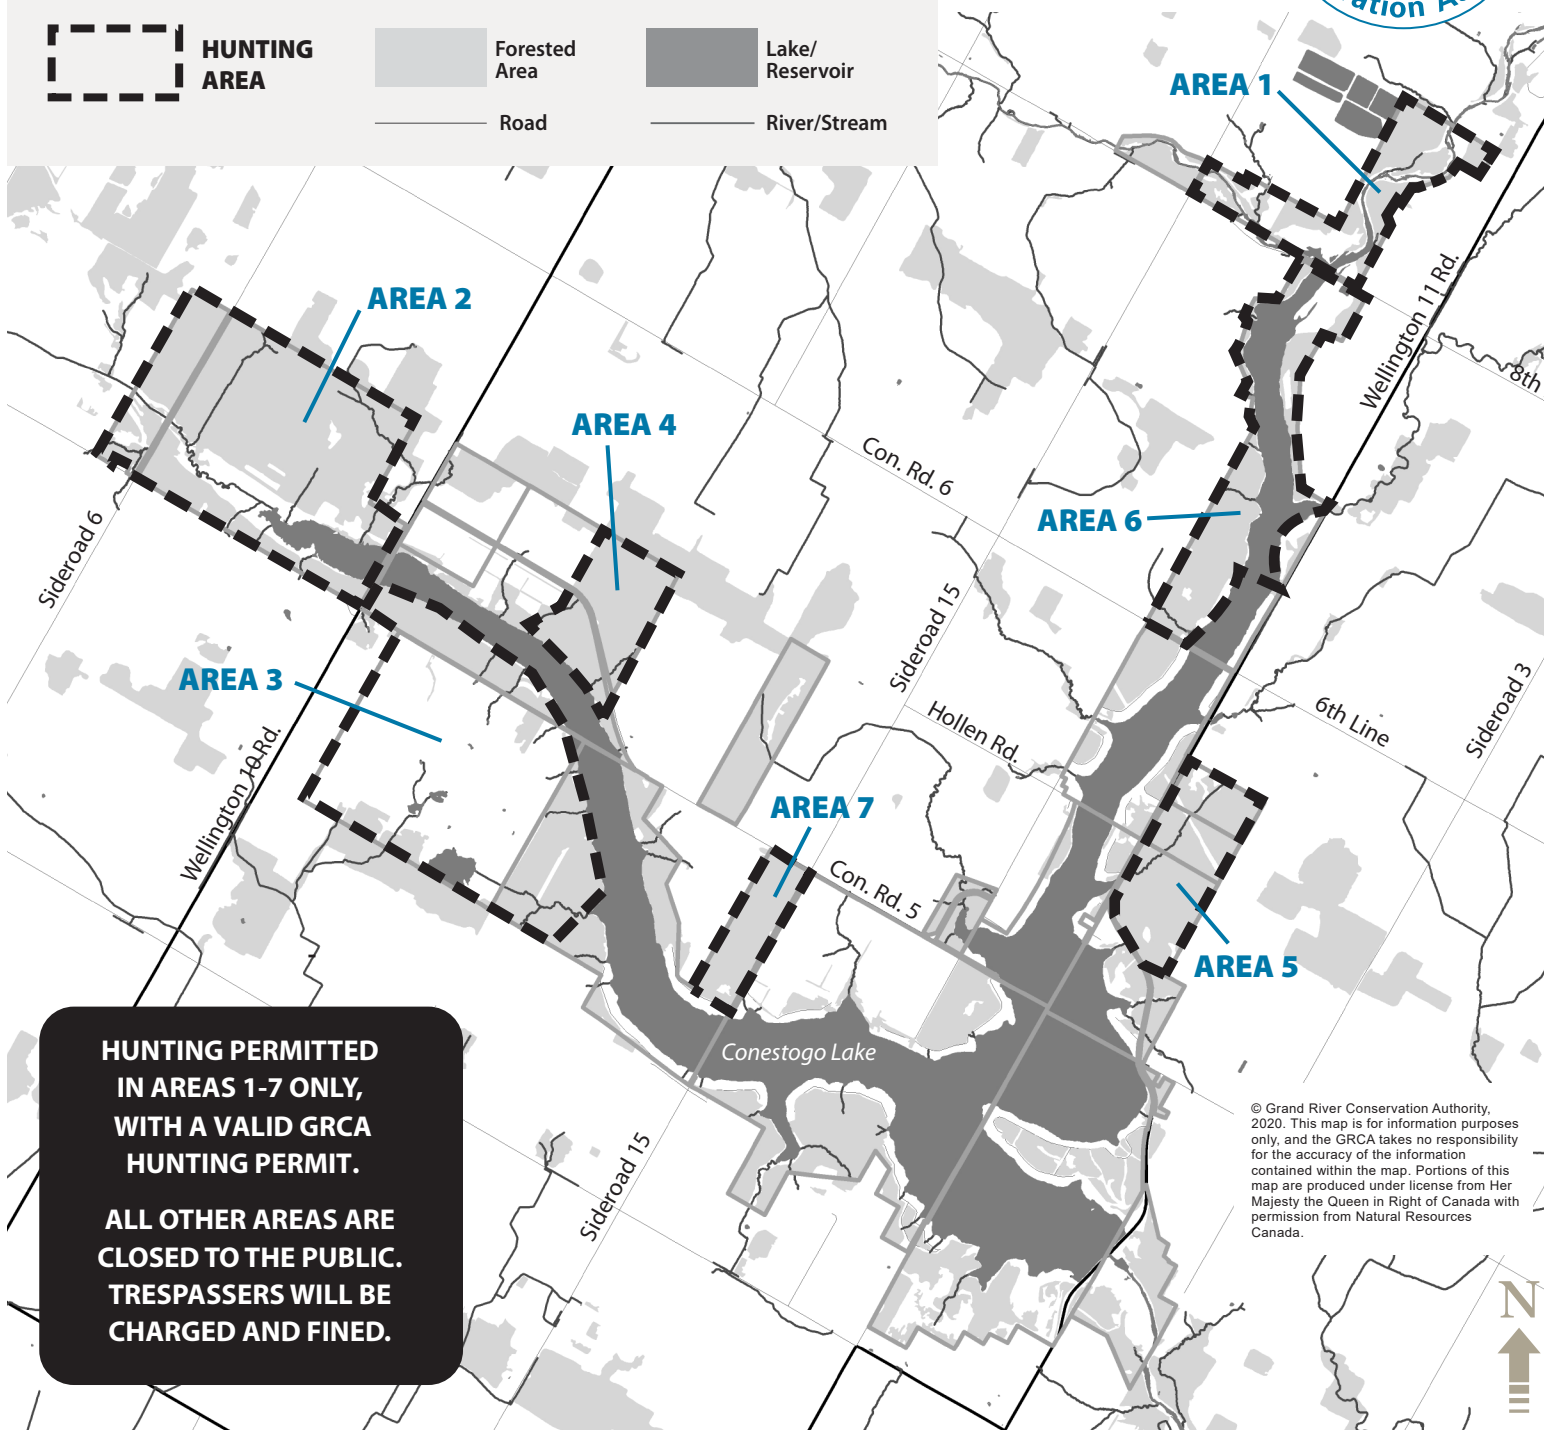

Conestogo Lake Conservation Area Hunting Program

6580 Wellington County Rd. 11, Wallenstein, ON N0B 2S0
Phone: 519-638-2873

Last update: October 2020

**HUNTING PERMITTED
IN AREAS 1-7 ONLY,
WITH A VALID GRCA
HUNTING PERMIT.**

**ALL OTHER AREAS ARE
CLOSED TO THE PUBLIC.
TRESPASSERS WILL BE
CHARGED AND FINED.**

© Grand River Conservation Authority, 2020. This map is for information purposes only, and the GRCA takes no responsibility for the accuracy of the information contained within the map. Portions of this map are produced under license from Her Majesty the Queen in Right of Canada with permission from Natural Resources Canada.

**ALWAYS CHECK THE FEDERAL MIGRATORY BIRD REGULATIONS AND
THE PROVINCIAL HUNTING REGULATIONS SUMMARIES FOR SEASON OPENING DATES,
BAG AND POSSESSION LIMITS.**